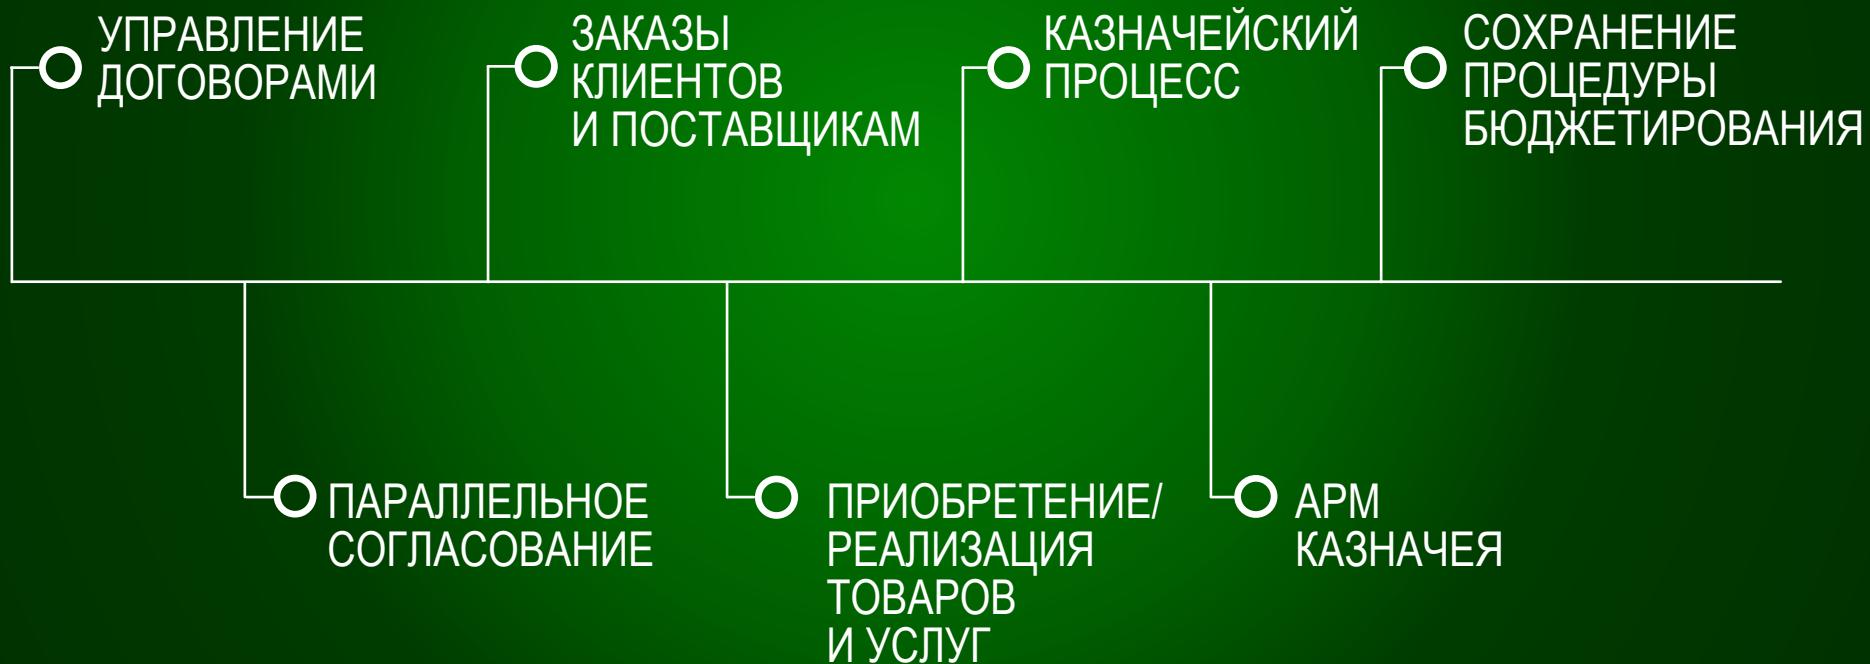

СКВОЗНОЙ ПРОЦЕСС ЗАКУПКИ

НОВОЕ