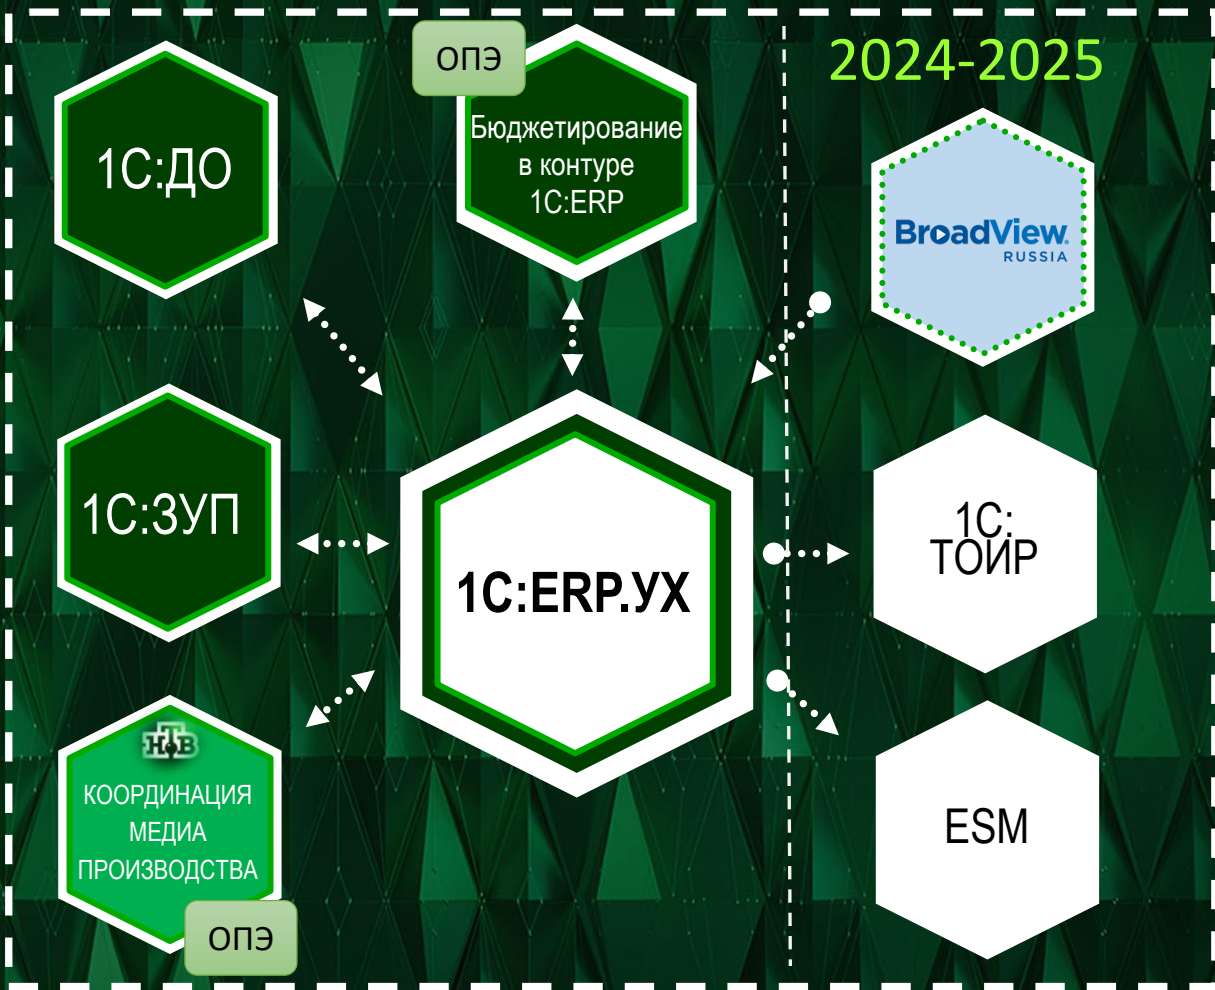

НОВОЕ

ТЕКУЩАЯ АРХИТЕКТУРА РЕШЕНИЯ

ЦЕЛЕВАЯ АРХИТЕКТУРА РЕШЕНИЯ

ЕДИНЫЙ МЕДИАКОНТУР

30 ЛЕТ

The logo features the number '30' in a large, white, stylized font. The '3' is composed of two curved segments, and the '0' is a solid white circle. Inside the '0' is the word 'ЛЕТ' in white Cyrillic letters. Below the '0' is a green, glossy sphere containing the white NTV logo, which consists of the letters 'НТВ' in a stylized, blocky font.